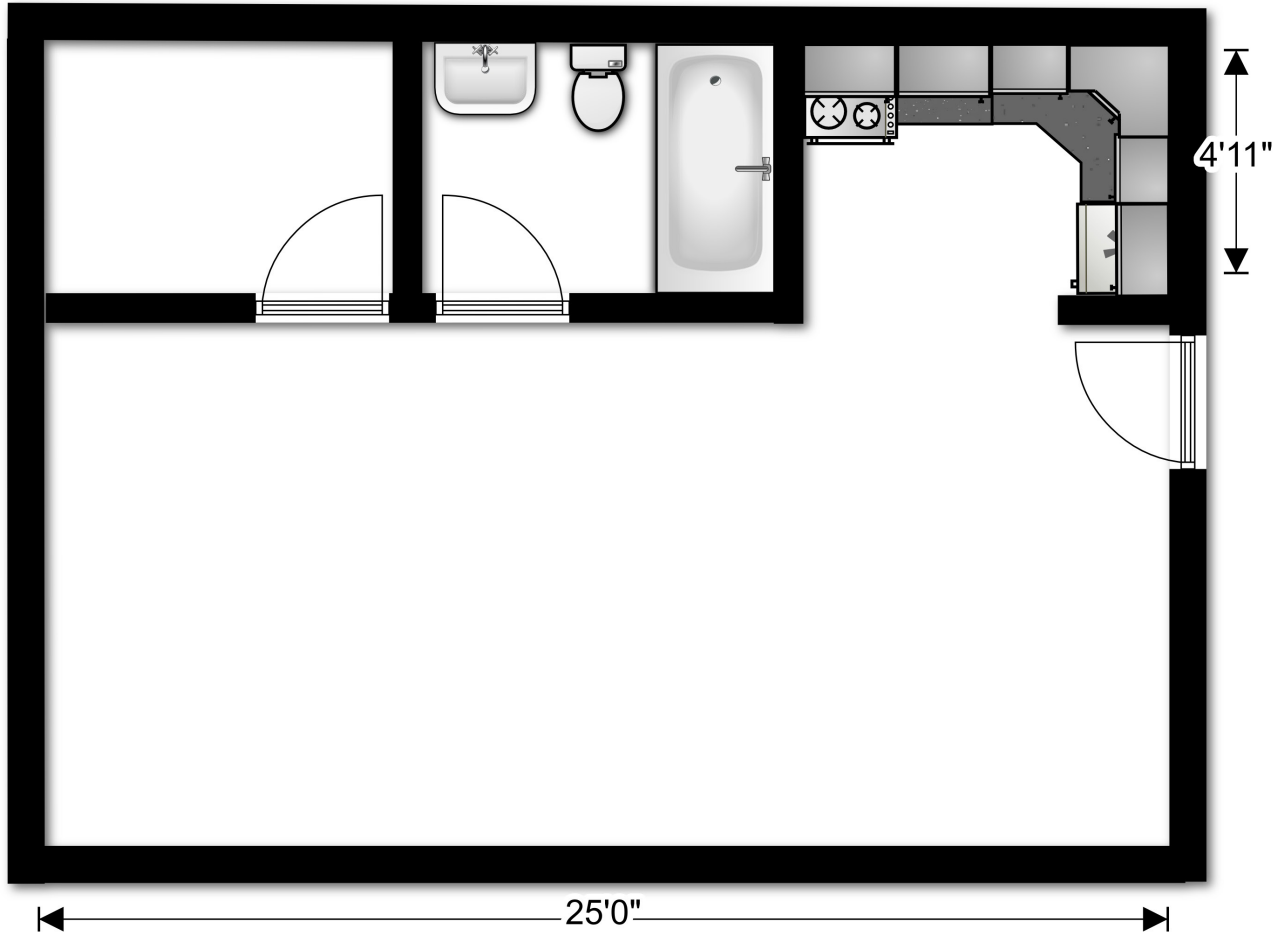

HARPER'S LANDING APARTMENTS

STUDIO APARTMENT

450 sq. ft.

Studio Floorplan

STUDIO APARTMENT

For pricing visit us online at:
harperslandingapts.com or call

757-517-3862

Service & Other Assistance Animals Welcome